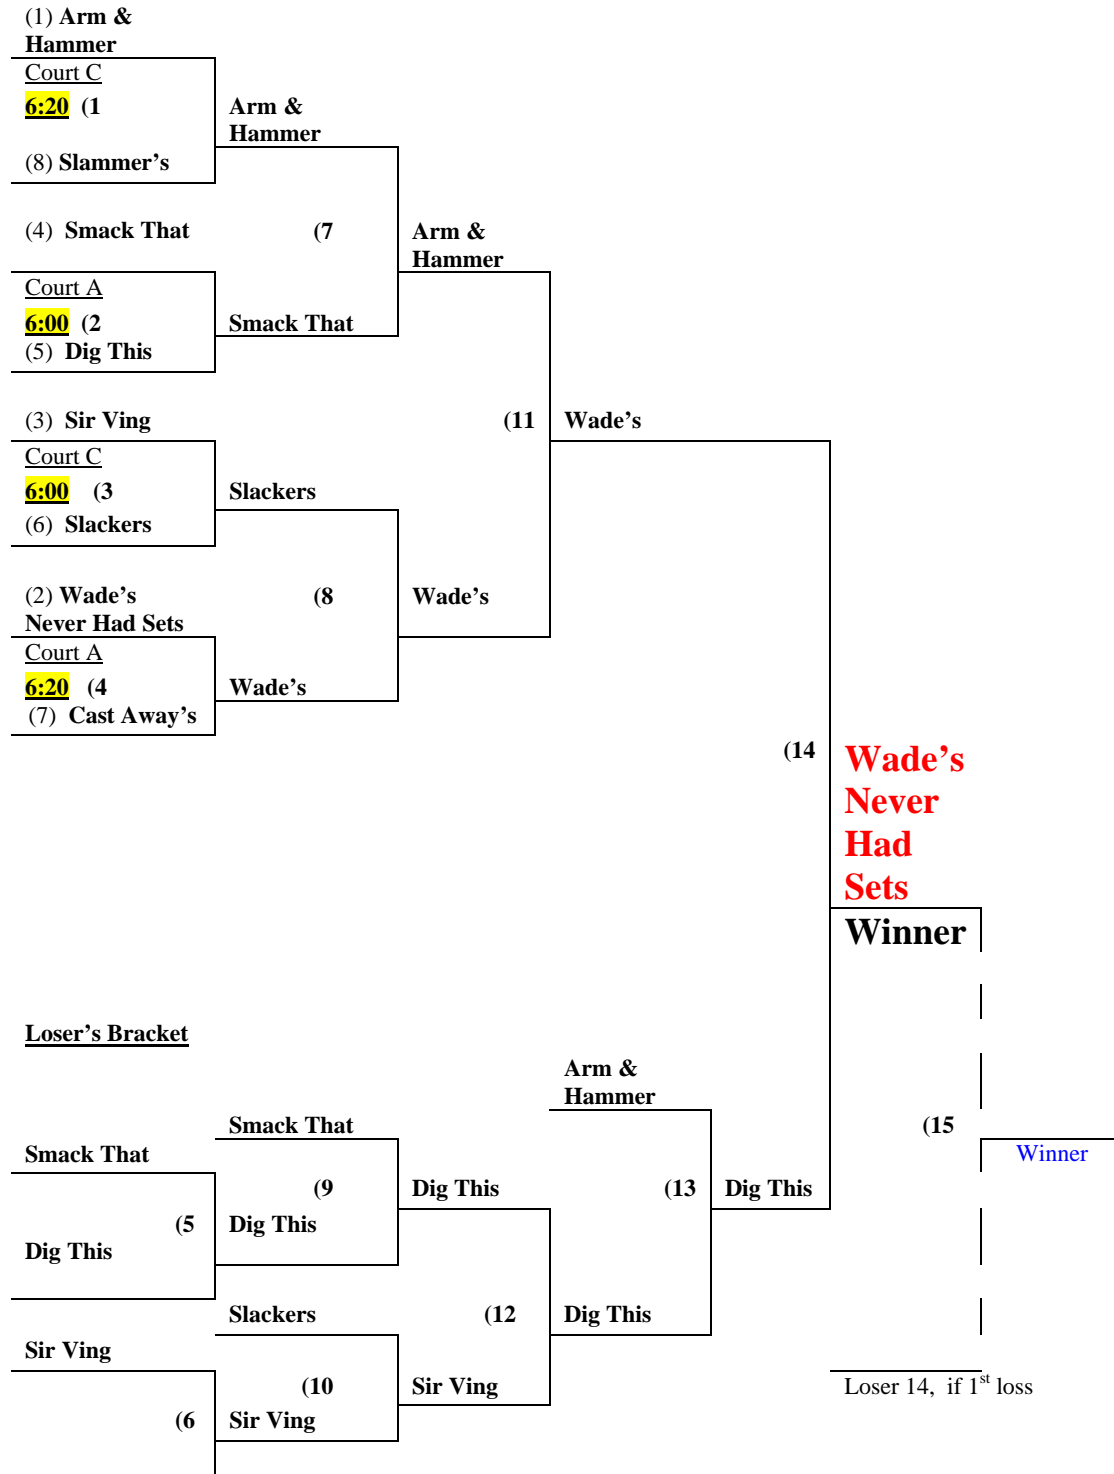

SUMMER 2010 COMPETITIVE TOURNAMENT

- All tournament games will be played on Monday, July 26th. If storms occur, causing postponements, games will be played on Wednesday, July 28th. Call Sports Info-line @ 966-2420 for updated information.
- After 1st round games are completed, courts and times will be assigned by on-site staff.
- Tournament format will be double-elimination with single games to 30 points using rally scoring. All other league rules remain the same.