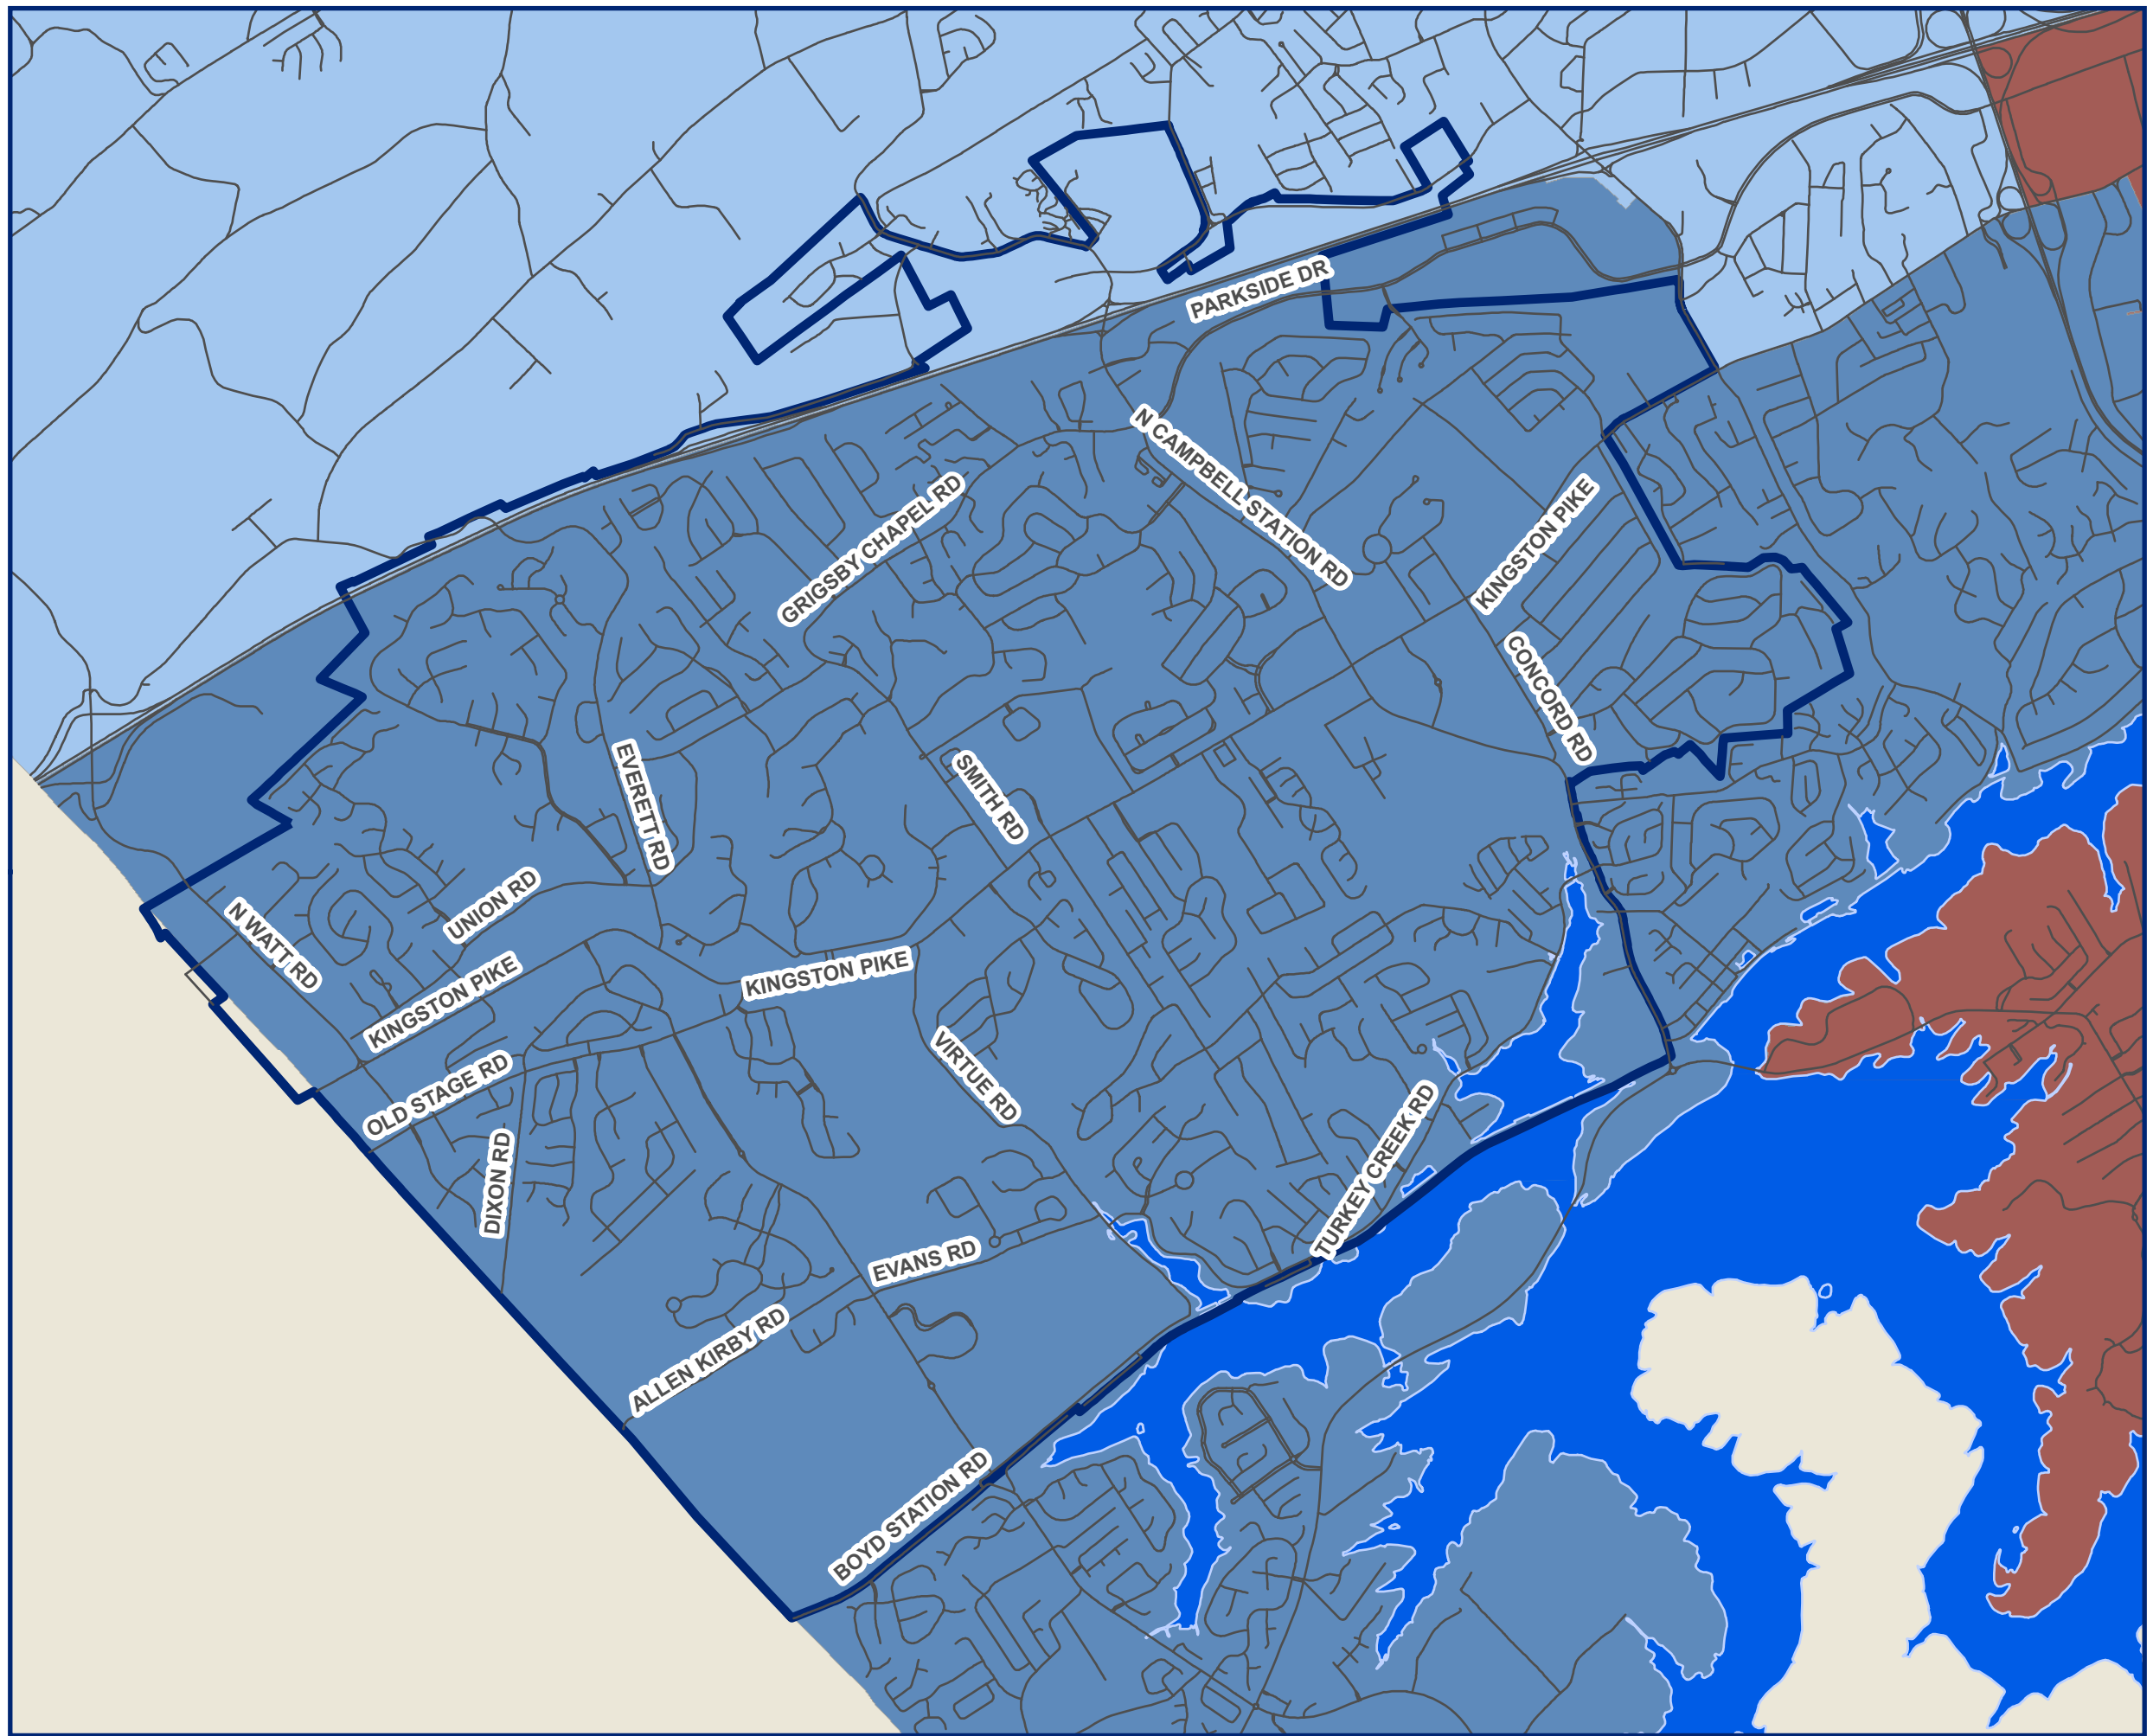

High School Zones

- Streets
- Town Limit
- TVA Reservoirs
- County High School Zone**
 - Bearden High School (BHS)
 - Farragut High School (FHS)
 - Hardin Valley Academy (HVA)

CONTACTS:

GIS:
Carrie Smith
carrie.smith@aecom.com

1 inch = 3,000 feet

Map Prepared: August 2018