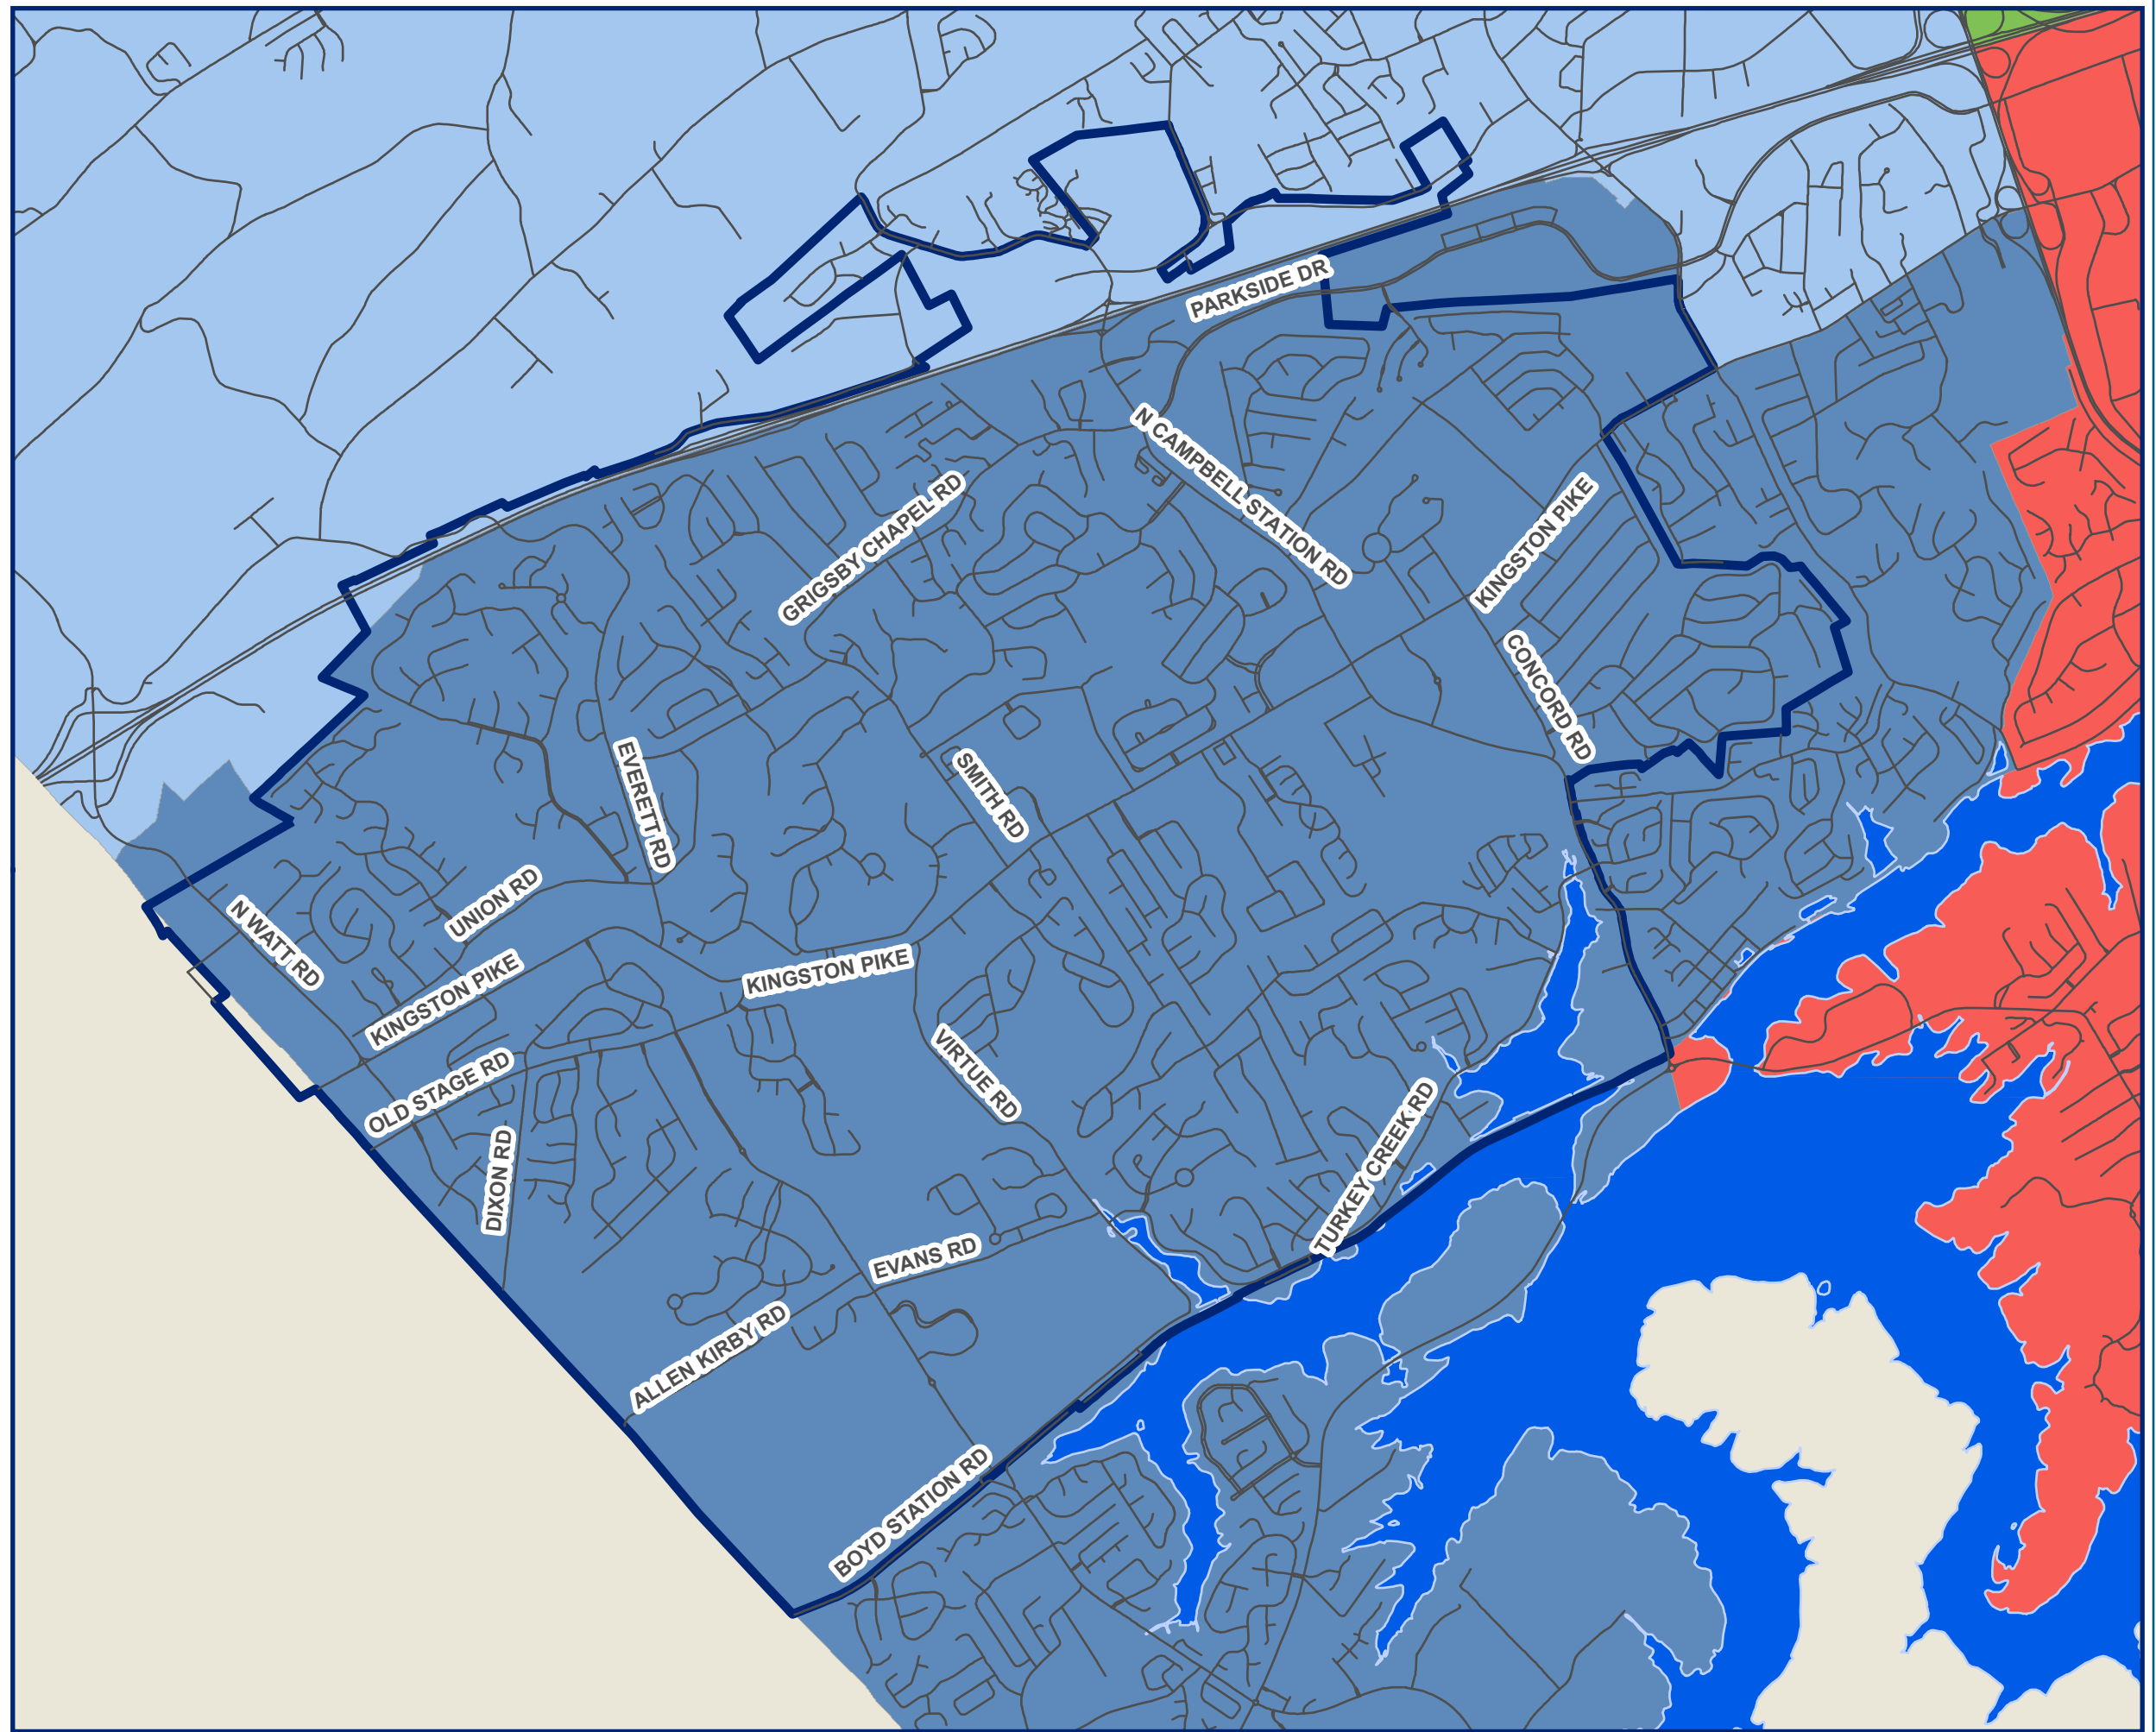

Middle School Zones

Streets

Town Limit

TVA Reservoirs

County Middle School Zone

Cedar Bluff Middle School (CBMS)

Farragut Middle School (FMS)

Hardin Valley Middle School (HVMS)

West Valley Middle School (WVMS)

CONTACTS:

GIS:
Carrie Smith
carrie.smith@aecom.com

1 inch = 3,000 feet

Map Prepared: August 2018